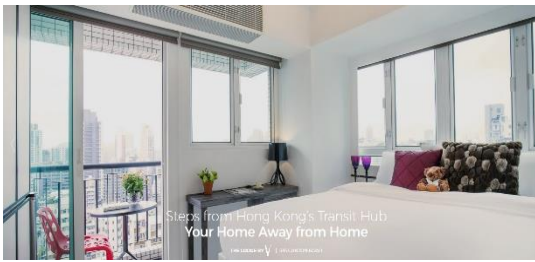

The V / The Lodge by V 都會名軒 ([Website](#))

Location:
Wan Chai 灣仔
Happy Valley 跑馬地

HK$ per month
28,000 up