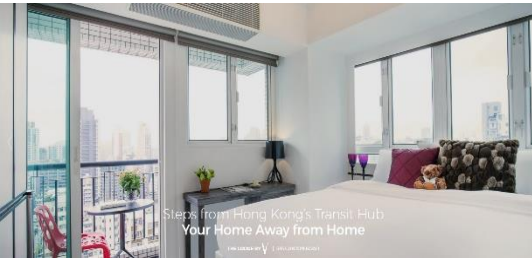

The V / The Lodge by V 都會名軒 (Website)

Location:
Wan Chai 灣仔
Happy Valley 跑馬地

HK$ per month
20,000 – 27,500 up

Location:
West Kowloon 西九龍

HK$ per month
16,000 up