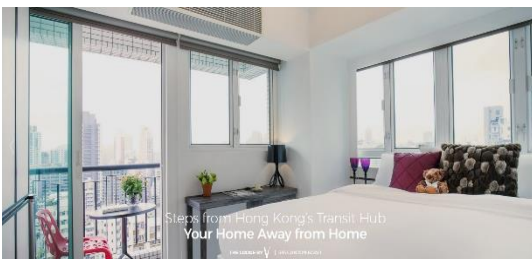

The V / The Lodge by V 都會名軒 ([Website](#))

Location:
Wan Chai 灣仔
Happy Valley 跑馬地

HK$ per month
20,000 – 23,000

Location:
West Kowloon 西九龍

HK$ per month
17,000 – 19,000